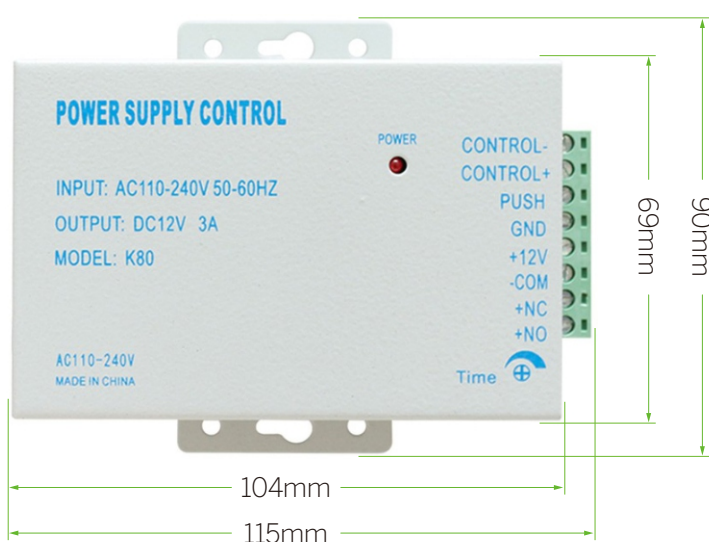

Switch Power Supply

K80

Specifications

Input Voltage	AC110V-240V	Input Frequency	50Hz-60Hz
Output Voltage	DC12V	Output Current	3A
Dimension	104 x 69 x 33mm	Weight	0.32kg

Dimensions(mm)

S4A Industrial Co., Limited