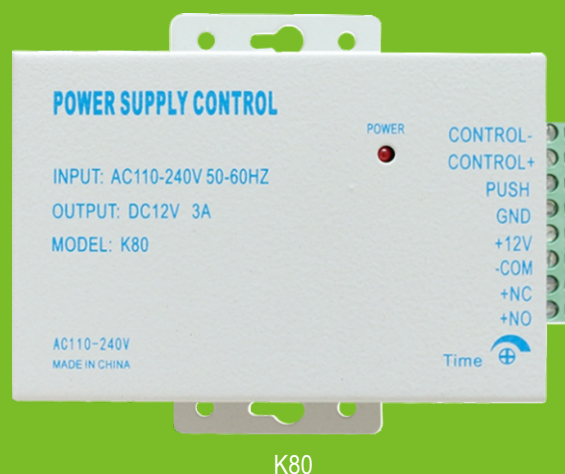

Switch Power Supply

K80

Specifications

Input Voltage	AC110V-240V	Input Frequency	50Hz-60Hz
Output Voltage	DC12V	Output Current	3A
Dimension	104 x 69 x 33mm	Weight	0.32kg

Dimensions(mm)

S4A Industrial Co., Limited